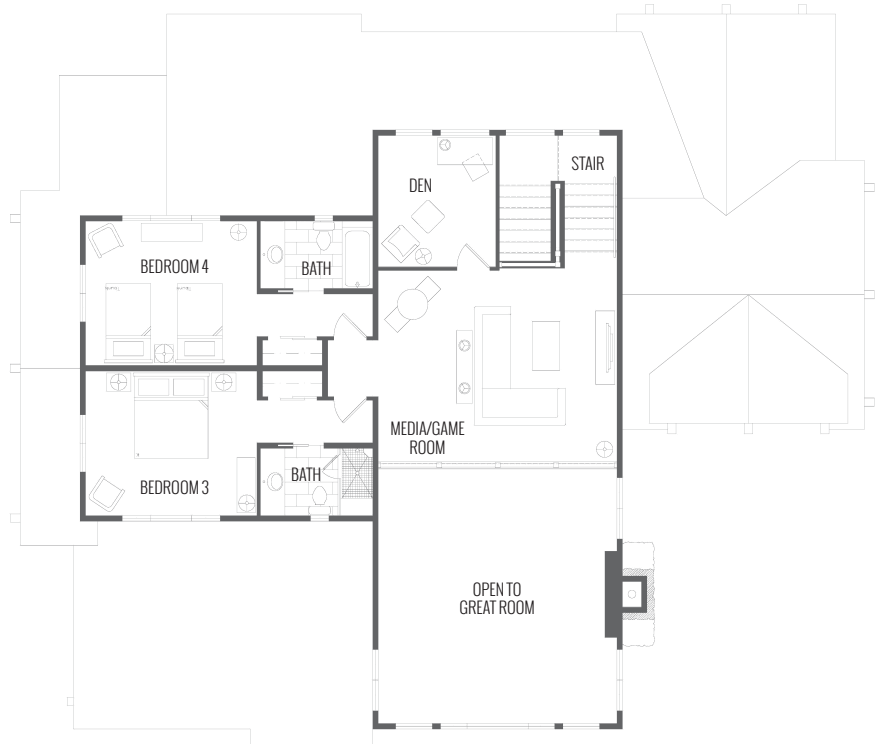

THE NEW
Signature Home Collection
AT OLD GREENWOOD

4
BEDROOM

4 1/2
BATH

3,271
SQUARE FEET

The celebrated Zehren Architecture cabin design blends classic alpine exteriors with contemporary mountain interior finishes. The four-bedroom floor plan is perfectly crafted for multi-generational and multi-family living. Outside, an expansive deck with space for hot tub and fire pit create the perfect space to entertain.

New Construction

• 2-story Vaulted Great Room

• Gracious Master Suite

• Spacious 2-car Garage

OldGreenwood.com

BRE #01995145

The furniture layout displayed on this exhibit is for planning purposes only. The furniture shown is not included in the price of this residence. All dimensions and square footage are approximate. Prices, plans, materials and specifications are subject to change without notice. Differing methods of measuring square footage are used for different purposes and will therefore provide different results. GSF does not include terraces.